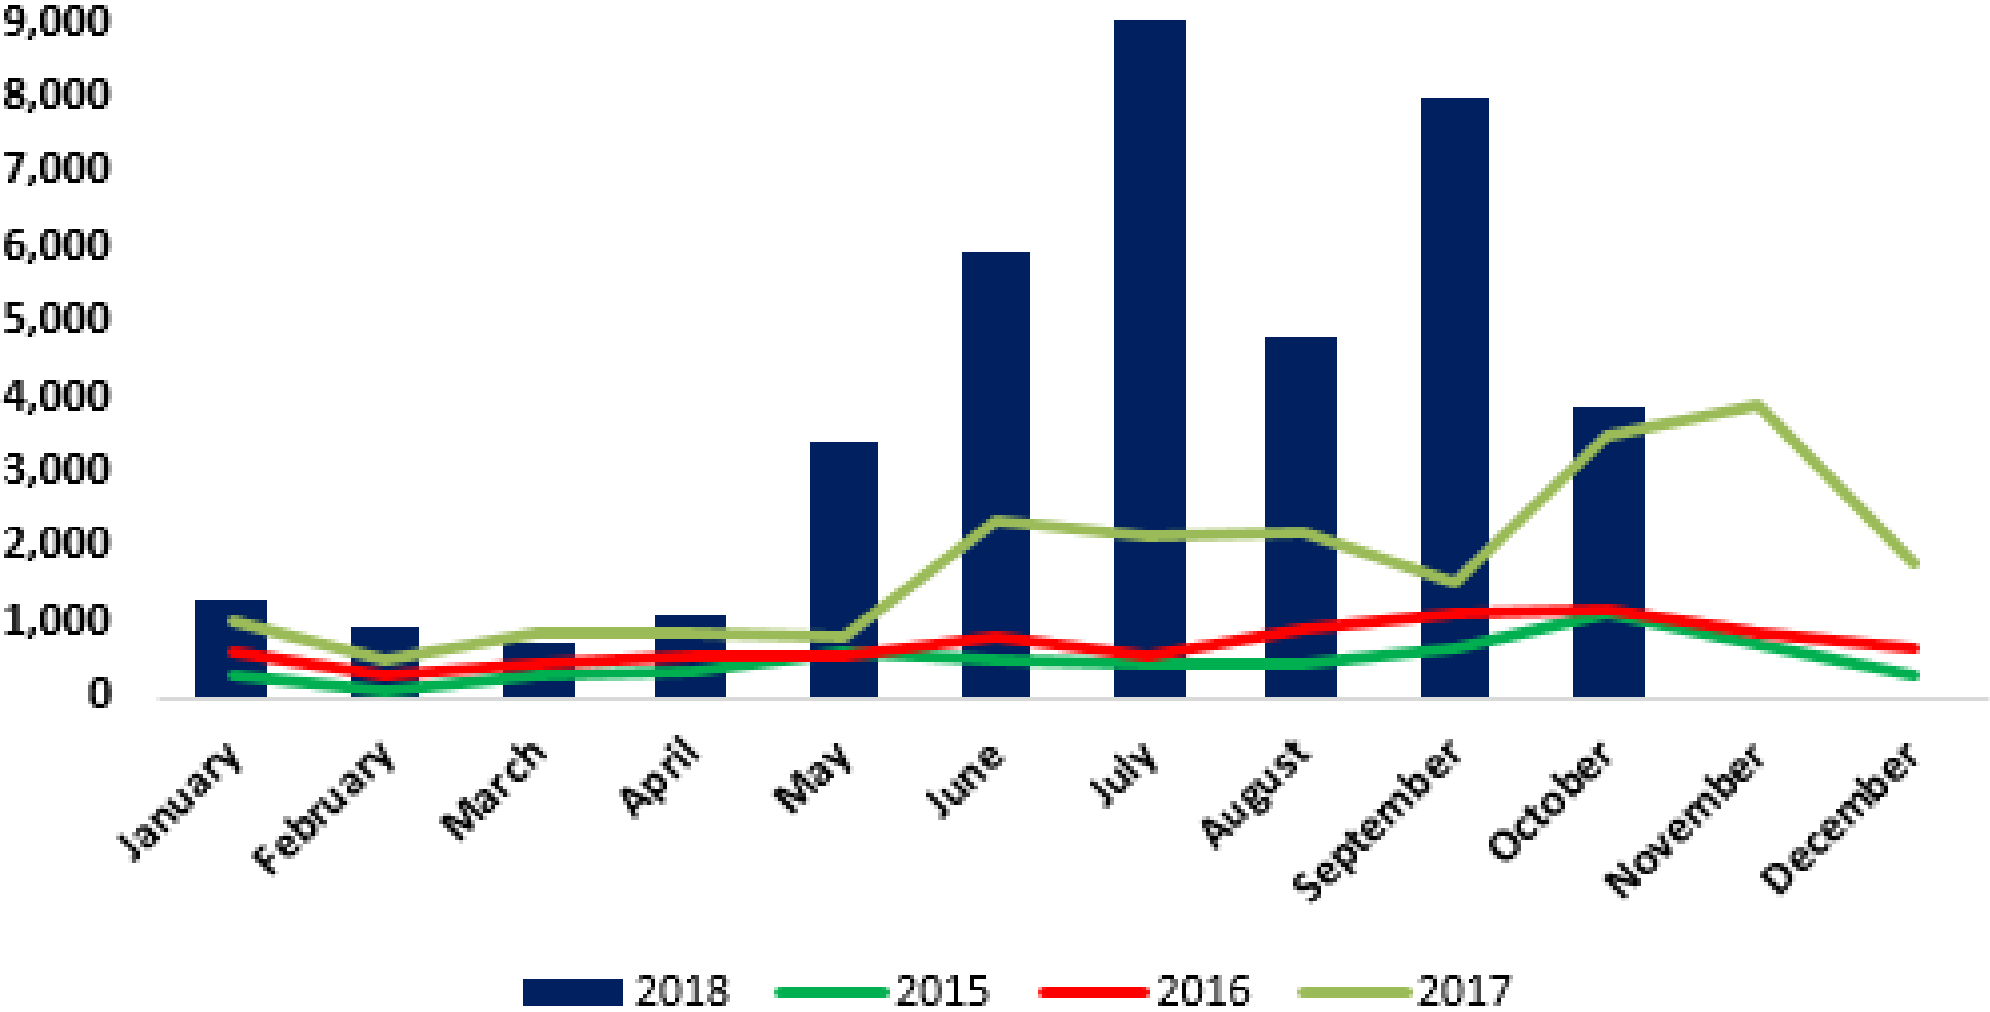

Irregular Migratory Picture at the EU External Border

Holger Fabian Sahl, Strategic Analyst, Risk Analysis Unit

National EMN Conference Sweden

Stockholm, 15 November 2018

Detections of irregular border-crossings Jan-Sep 2018

Western Mediterranean route - increasing trend

Western Mediterranean route - increasing trend

Eastern Mediterranean sea route

Top 3 nationals in May-September 2018

Central Mediterranean route

Thank you for your attention