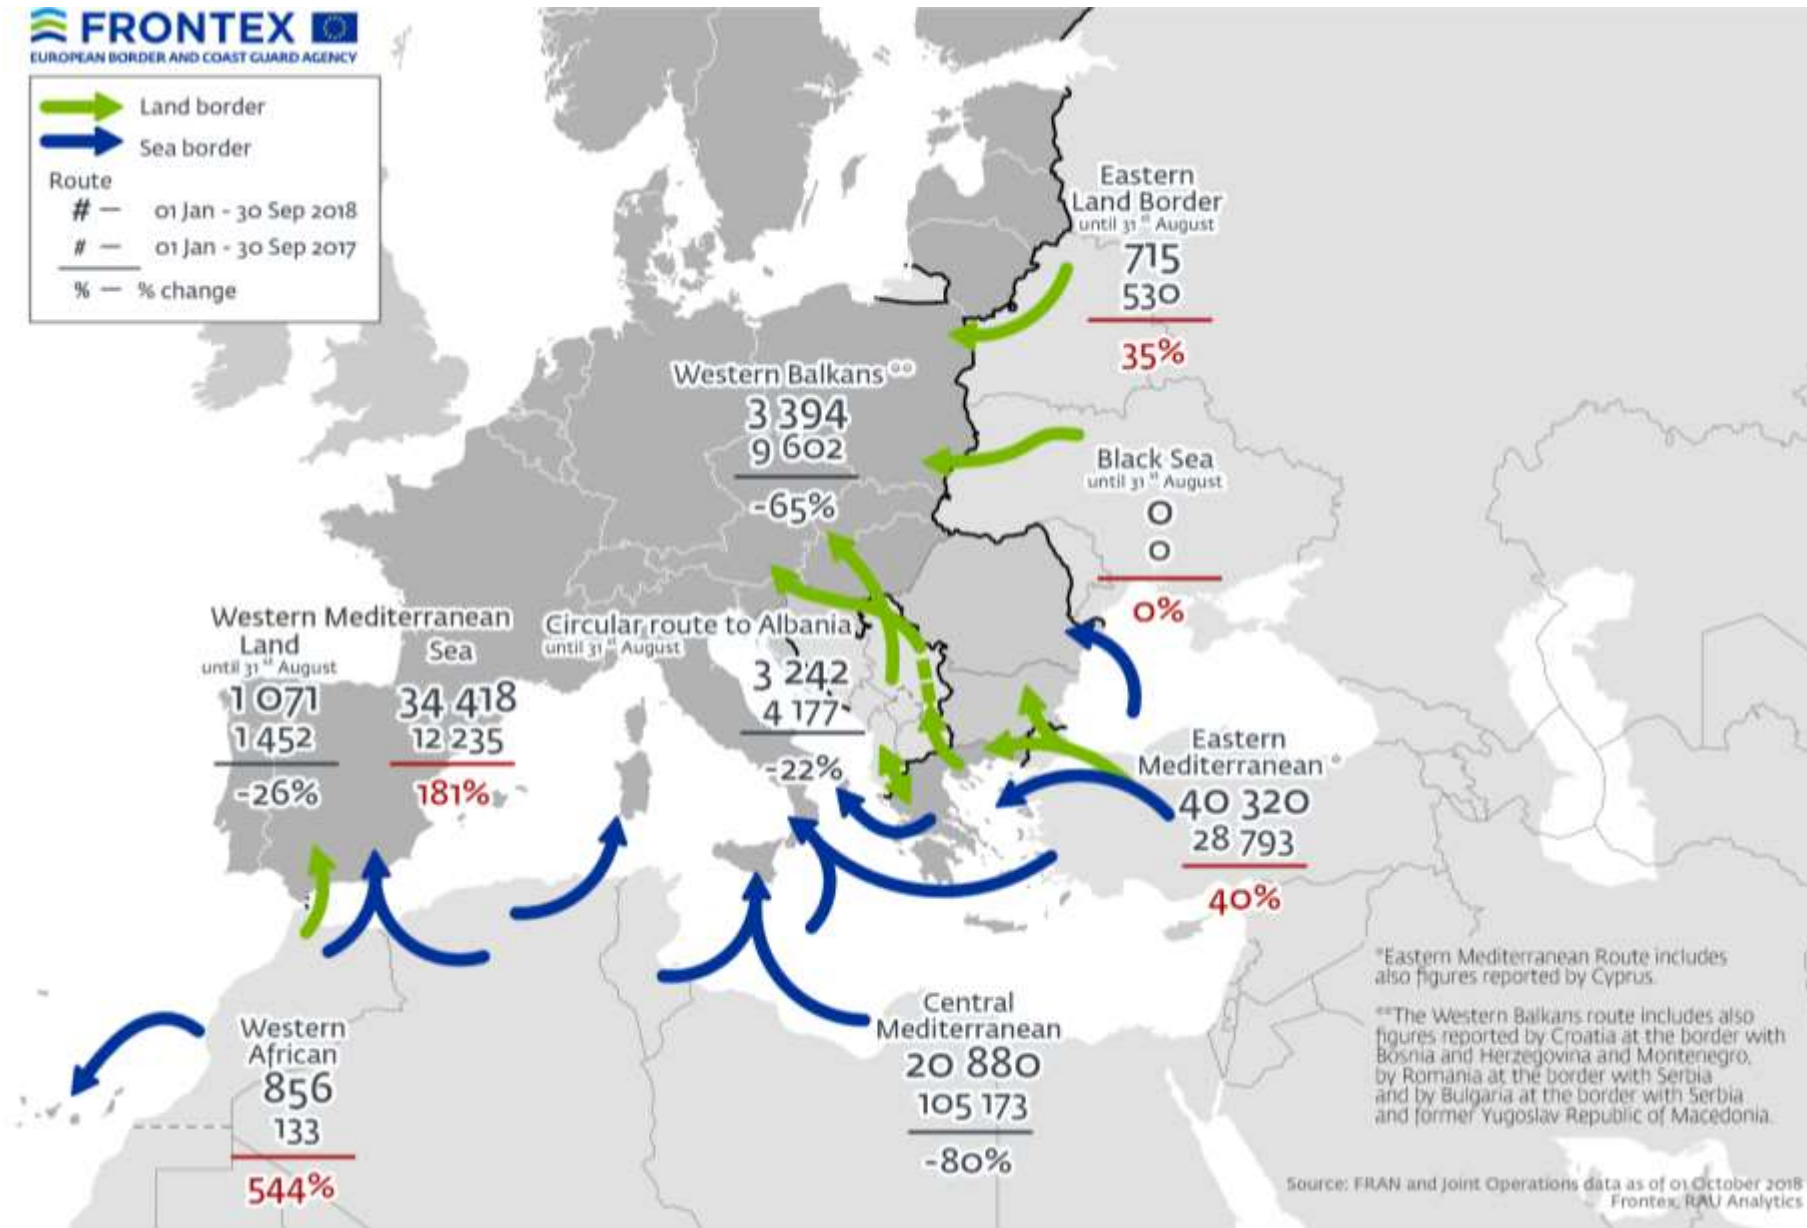

Irregular Migratory Picture at the EU External Border

Holger Fabian Sahl, Strategic Analyst, Risk Analysis Unit

National EMN Conference Sweden

Stockholm, 15 November 2018

Detections of irregular border-crossings Jan-Sep 2018

Western Mediterranean route - increasing trend

Western Mediterranean route - increasing trend

Eastern Mediterranean sea route

Top 3 nationals in May-September 2018

Central Mediterranean route

Thank you for your attention