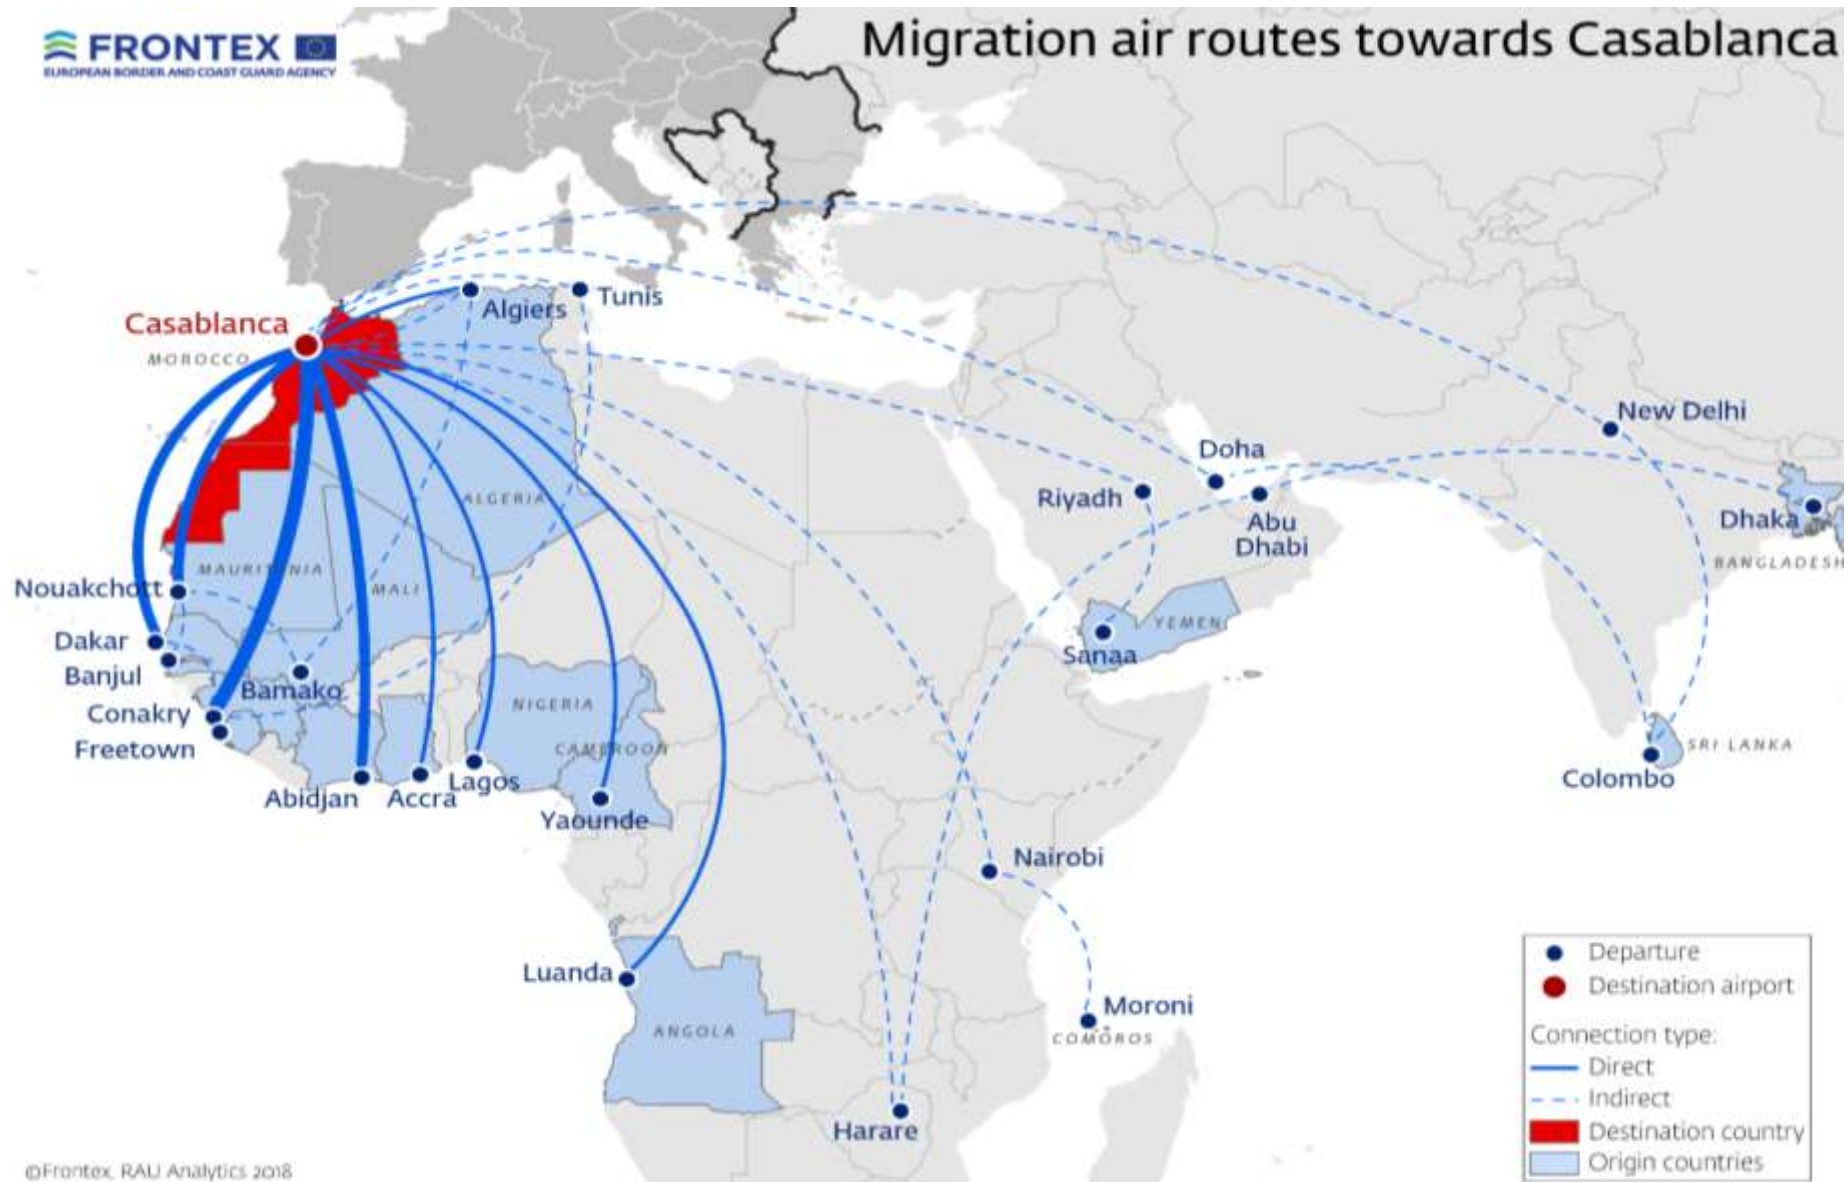

Irregular Migratory Picture at the EU External Border

Holger Fabian Sahl, Strategic Analyst, Risk Analysis Unit

National EMN Conference Sweden

Stockholm, 15 November 2018

Detections of irregular border-crossings Jan-Sep 2018

Western Mediterranean route - increasing trend

Western Mediterranean route - increasing trend

Eastern Mediterranean sea route

Top 3 nationals in May-September 2018

Central Mediterranean route

Thank you for your attention