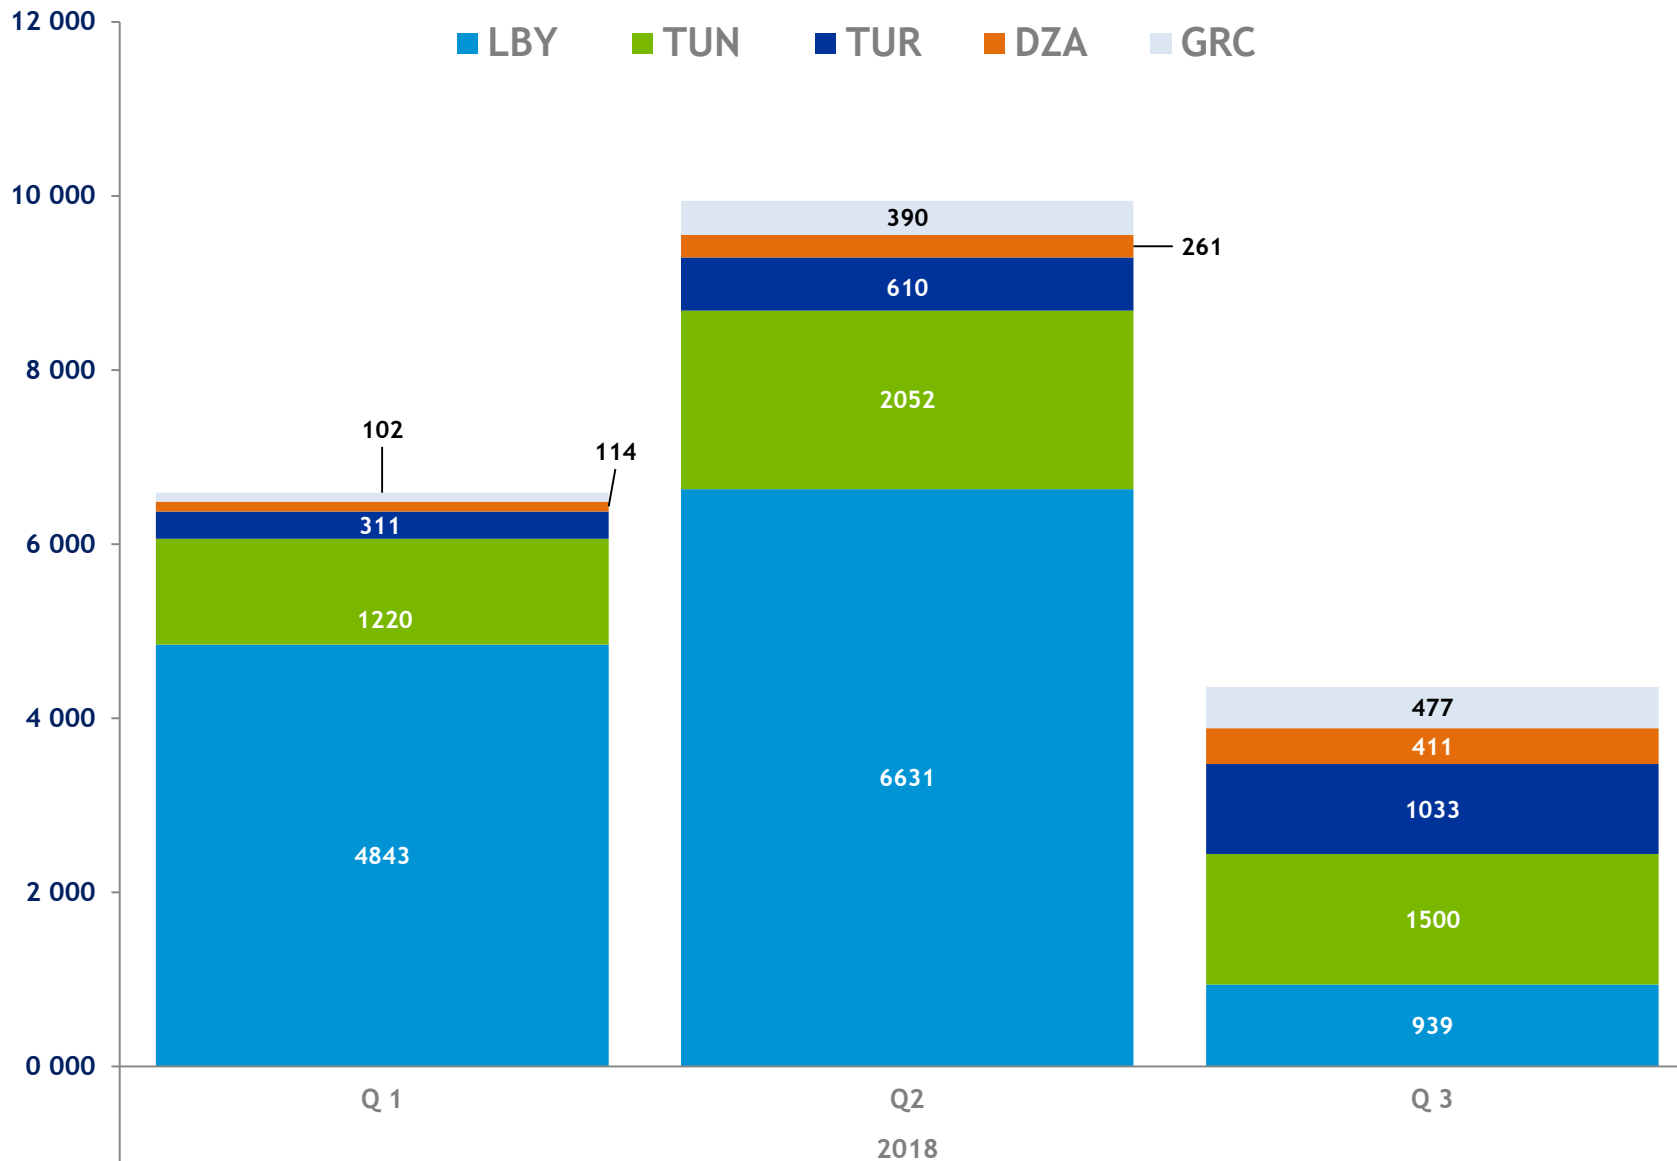

Irregular Migratory Picture at the EU External Border

Holger Fabian Sahl, Strategic Analyst, Risk Analysis Unit

National EMN Conference Sweden

Stockholm, 15 November 2018

Detections of irregular border-crossings Jan-Sep 2018

Western Mediterranean route - increasing trend

Western Mediterranean route - increasing trend

Eastern Mediterranean sea route

Top 3 nationals in May-September 2018

Central Mediterranean route

Thank you for your attention

Holger Fabian Sahl, Strategic Analyst, Risk Analysis Unit

National EMN Conference Sweden

Stockholm, 14 November 2018