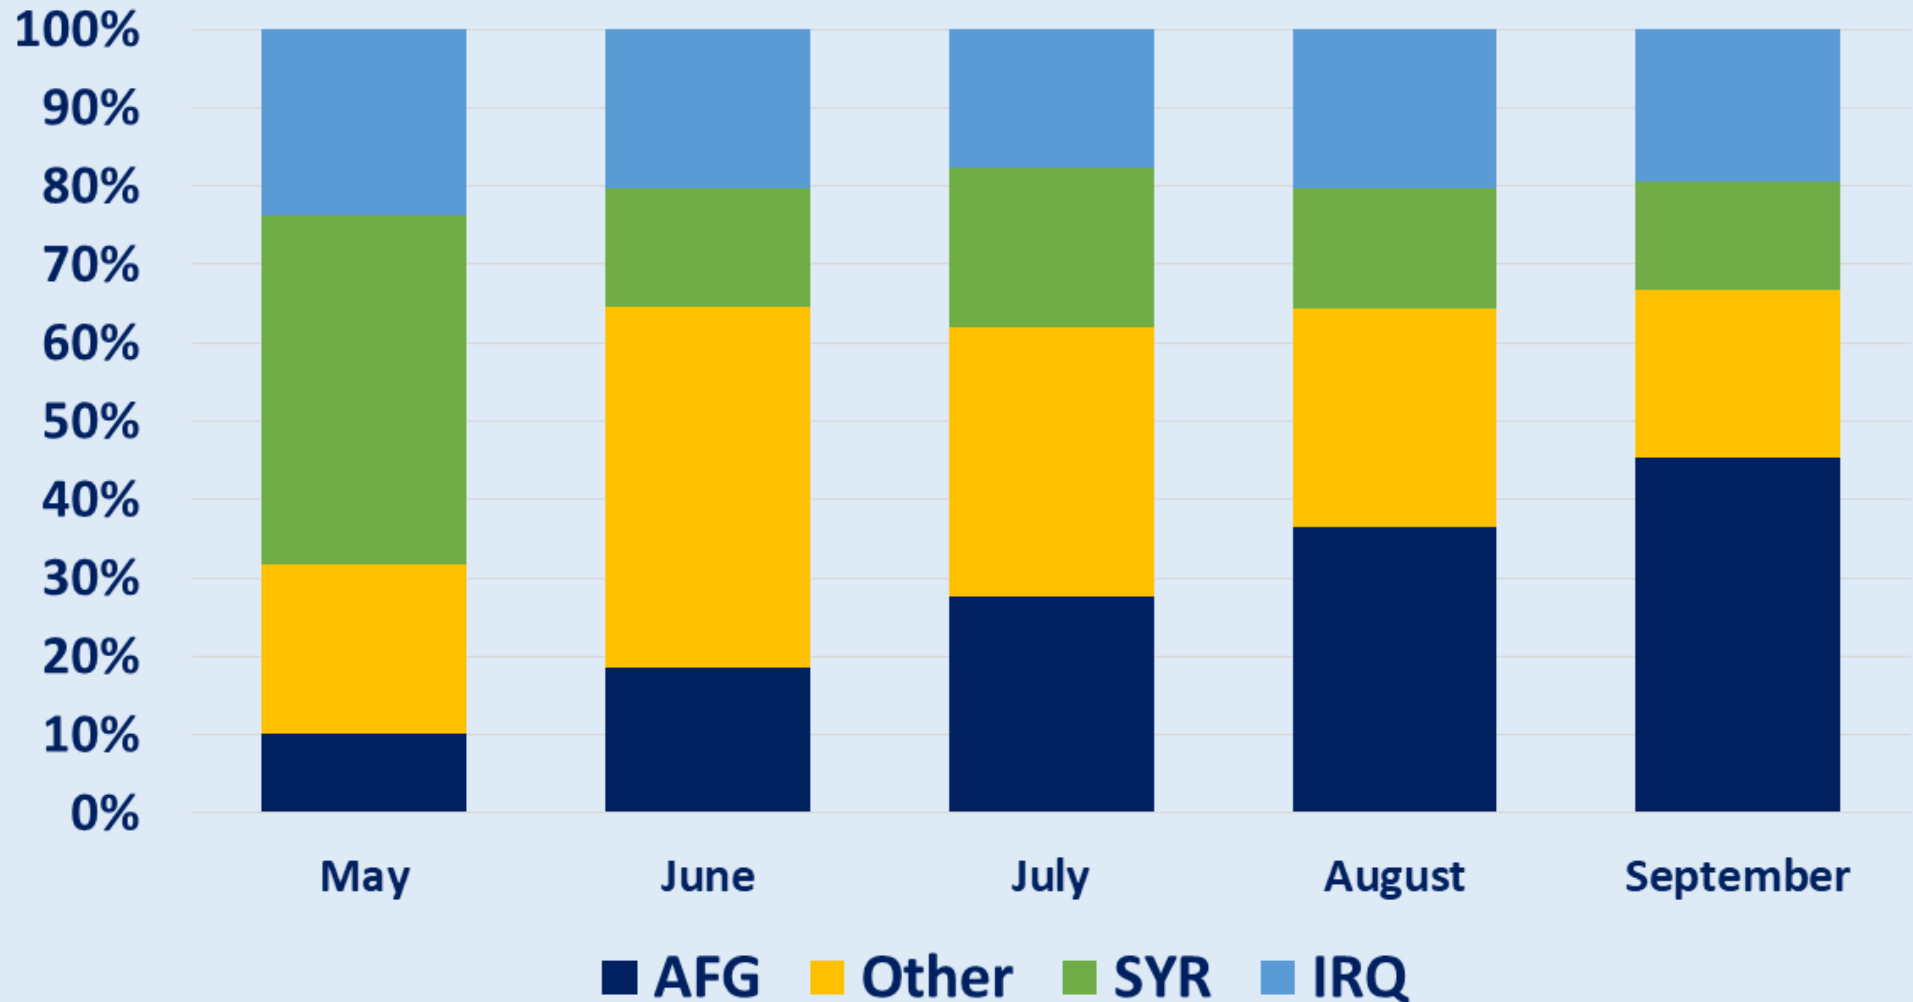

Irregular Migratory Picture at the EU External Border

Holger Fabian Sahl, Strategic Analyst, Risk Analysis Unit

National EMN Conference Sweden

Stockholm, 15 November 2018

Detections of irregular border-crossings Jan-Sep 2018

Western Mediterranean route - increasing trend

Western Mediterranean route - increasing trend

Eastern Mediterranean sea route

Top 3 nationals in May-September 2018

Central Mediterranean route

Thank you for your attention