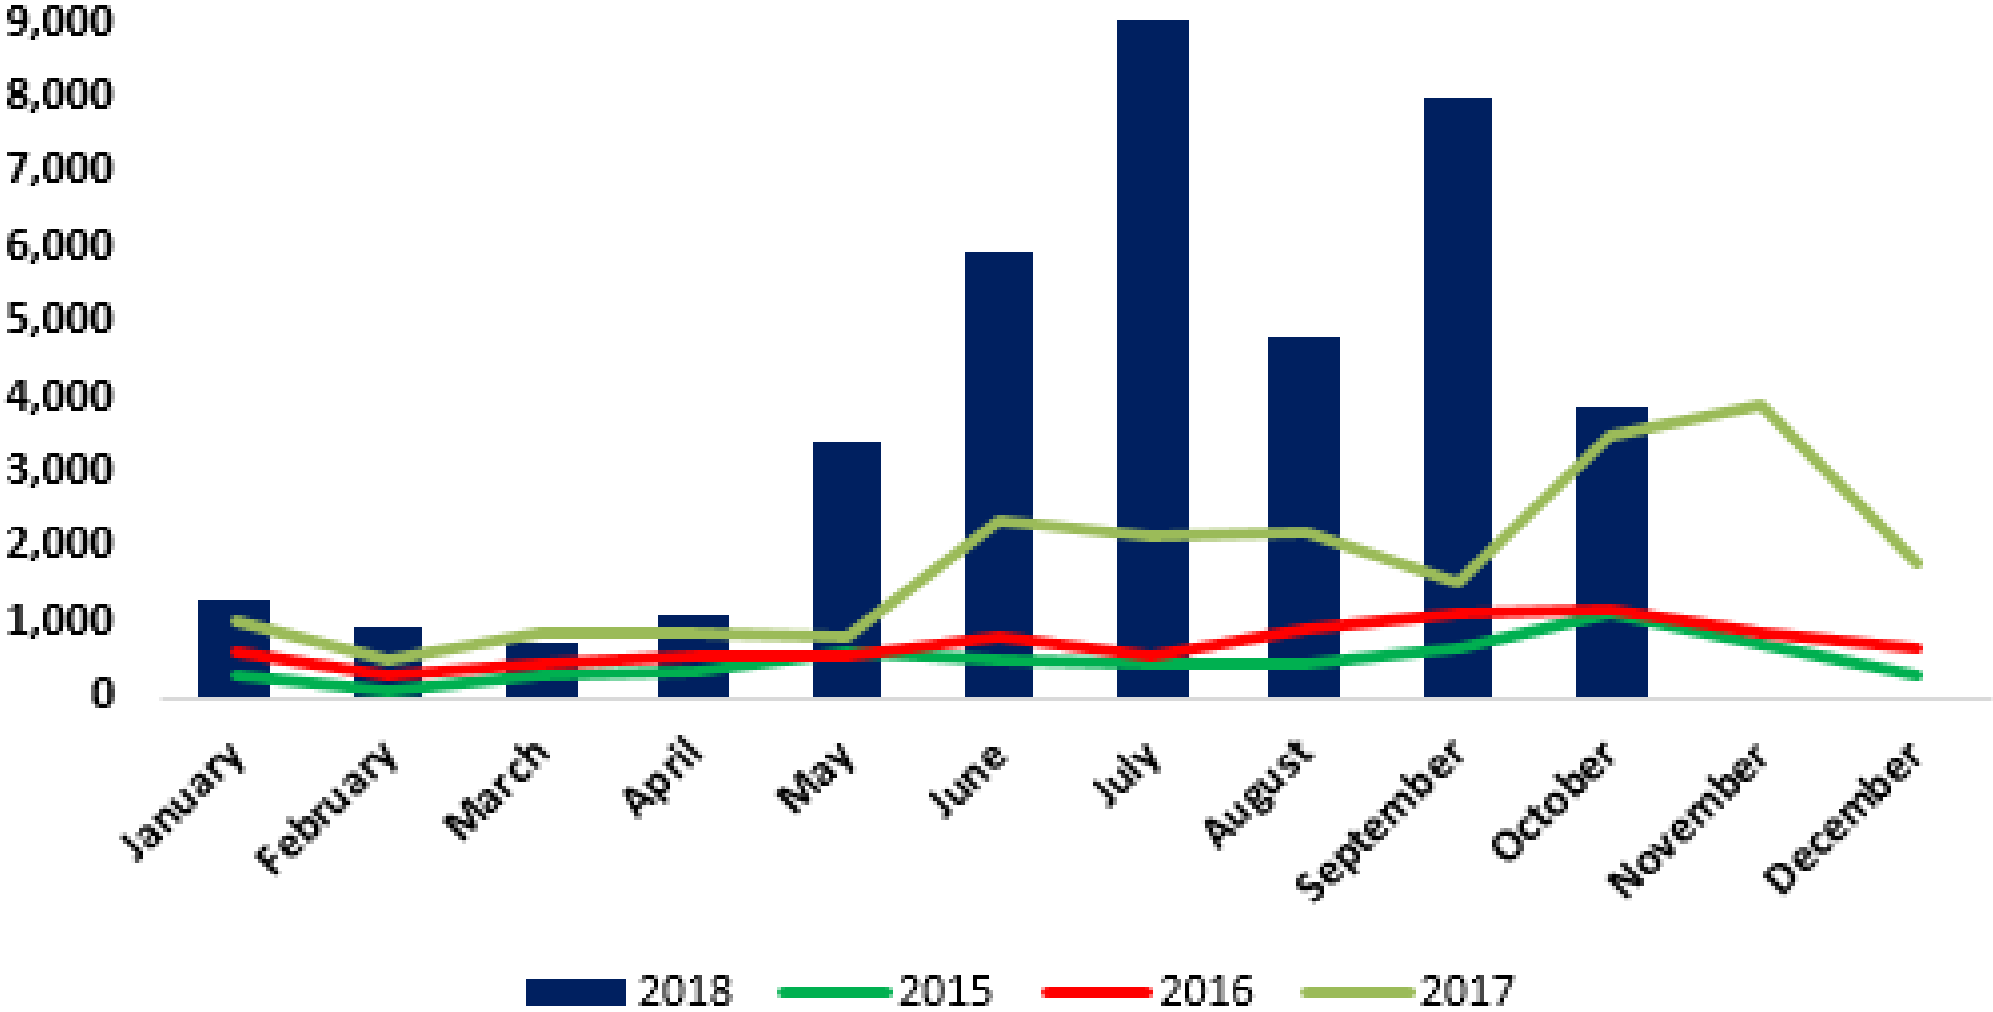

Irregular Migratory Picture at the EU External Border

Holger Fabian Sahl, Strategic Analyst, Risk Analysis Unit

National EMN Conference Sweden

Stockholm, 15 November 2018

Detections of irregular border-crossings Jan-Sep 2018

Western Mediterranean route - increasing trend

Western Mediterranean route - increasing trend

Eastern Mediterranean sea route

Top 3 nationals in May-September 2018

Central Mediterranean route

Thank you for your attention