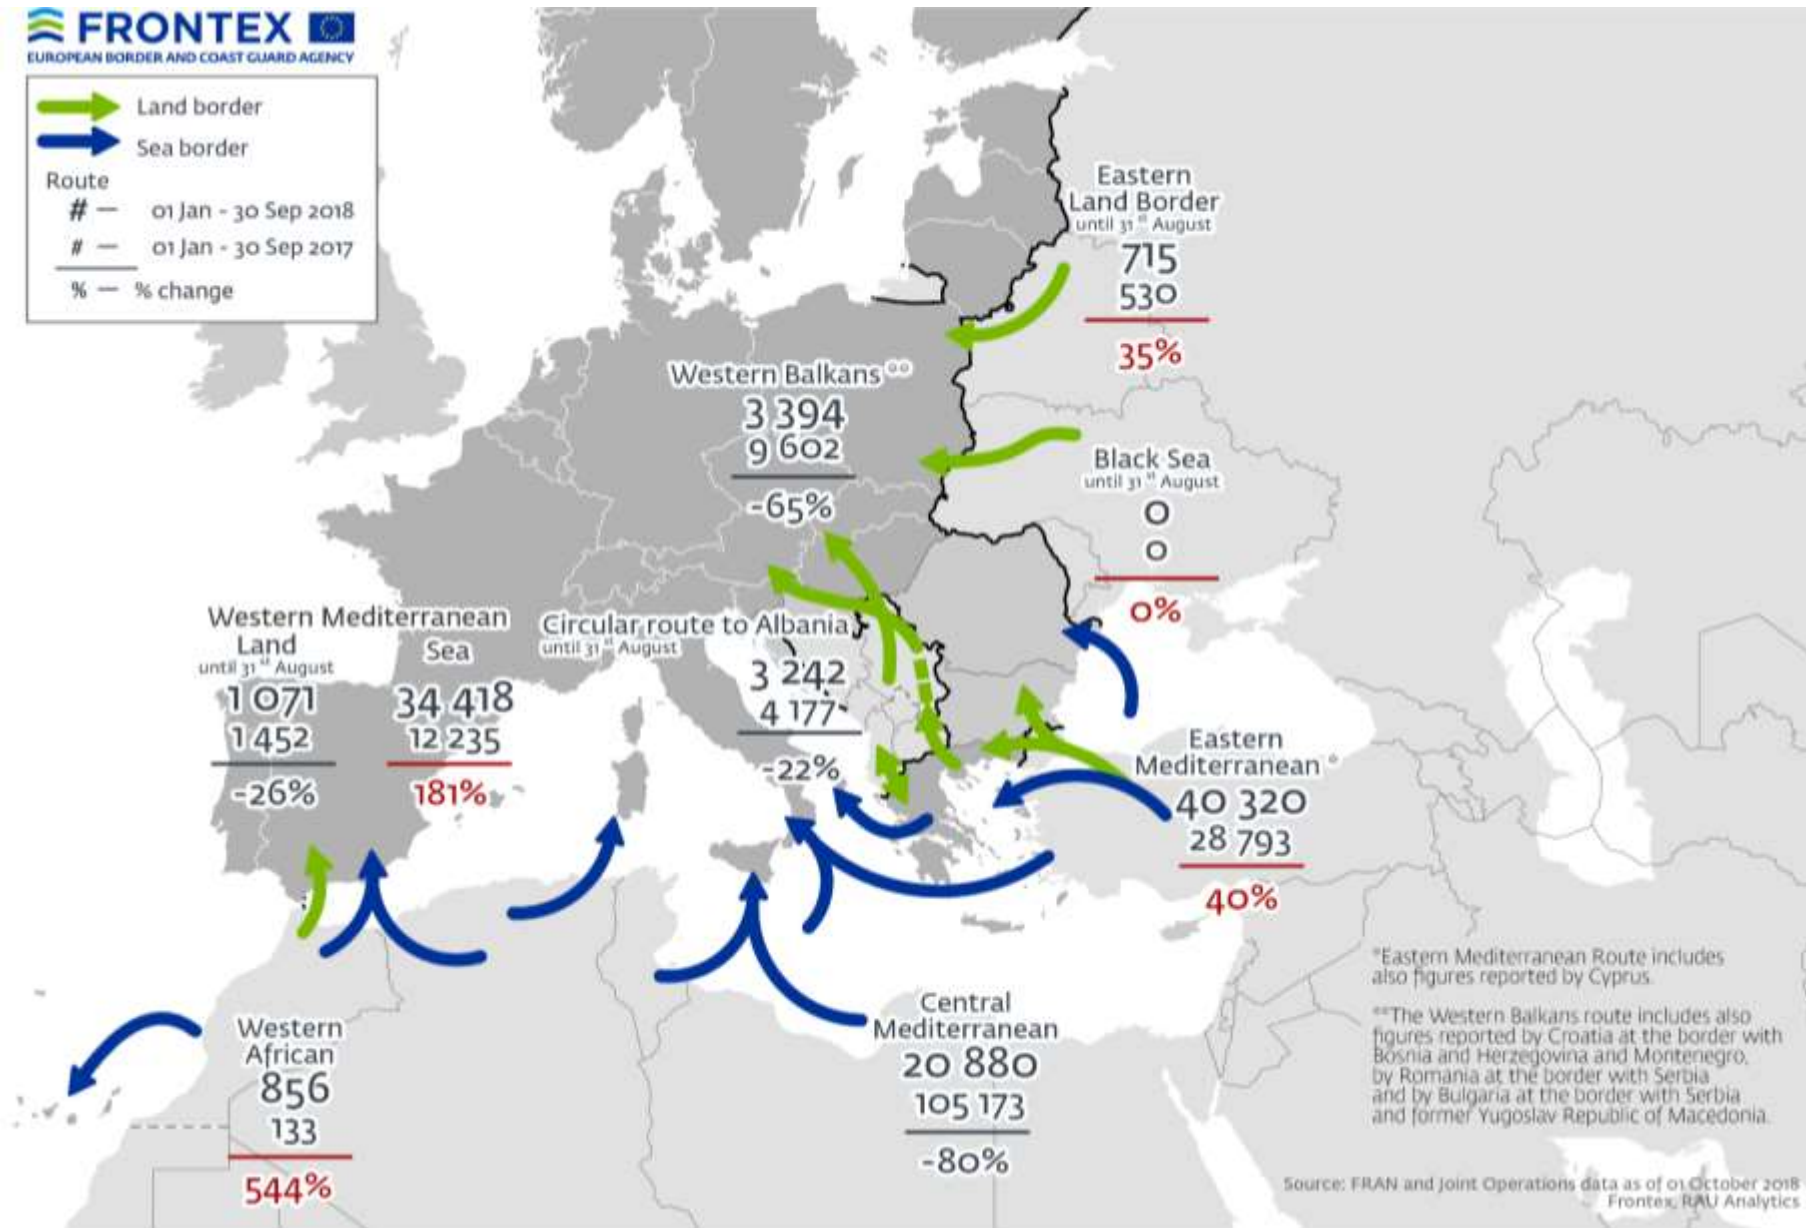

Irregular Migratory Picture at the EU External Border

Holger Fabian Sahl, Strategic Analyst, Risk Analysis Unit

National EMN Conference Sweden

Stockholm, 15 November 2018

Detections of irregular border-crossings Jan-Sep 2018

Western Mediterranean route - increasing trend

Western Mediterranean route - increasing trend

Eastern Mediterranean sea route

Top 3 nationals in May-September 2018

Central Mediterranean route

Thank you for your attention