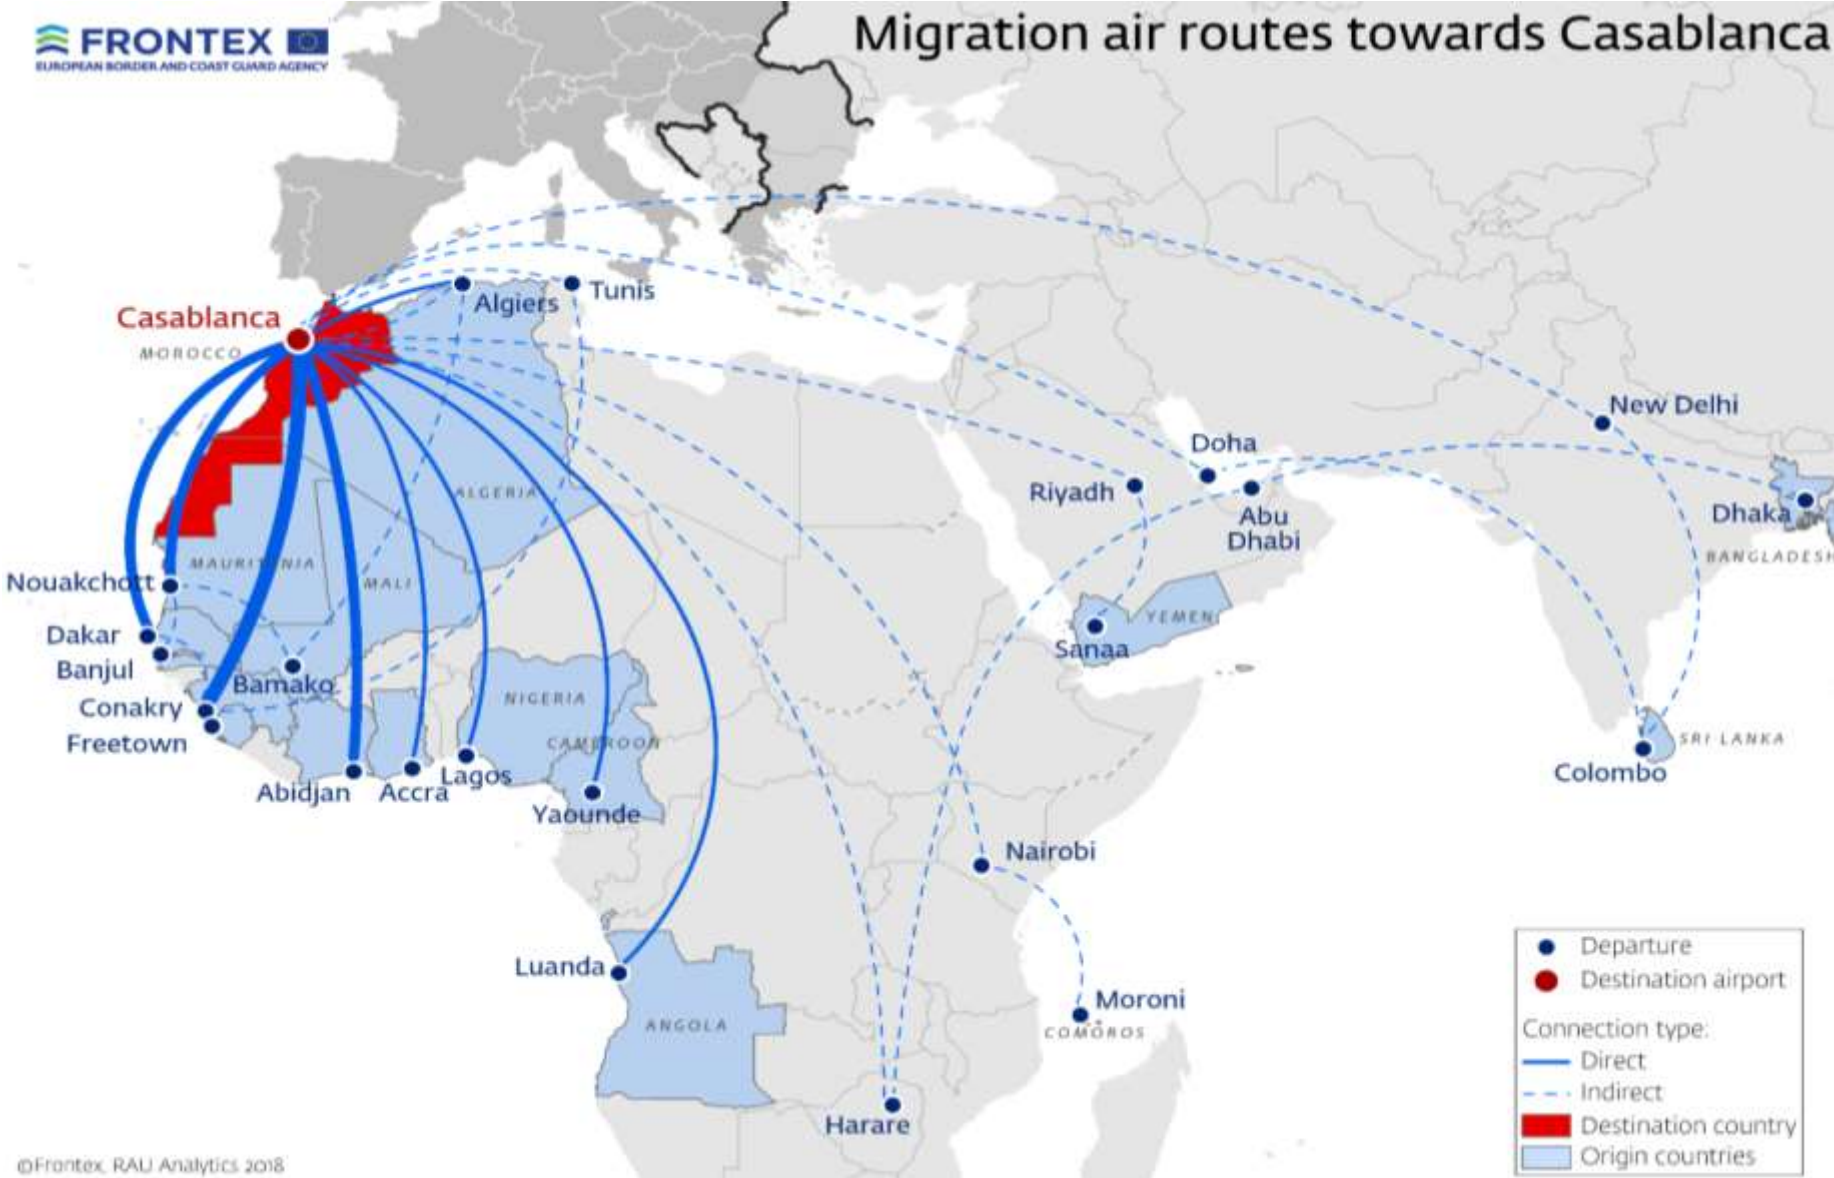

Irregular Migratory Picture at the EU External Border

Holger Fabian Sahl, Strategic Analyst, Risk Analysis Unit

National EMN Conference Sweden

Stockholm, 15 November 2018

Detections of irregular border-crossings Jan-Sep 2018

Western Mediterranean route - increasing trend

Western Mediterranean route - increasing trend

Eastern Mediterranean sea route

Top 3 nationals in May-September 2018

Central Mediterranean route

Thank you for your attention