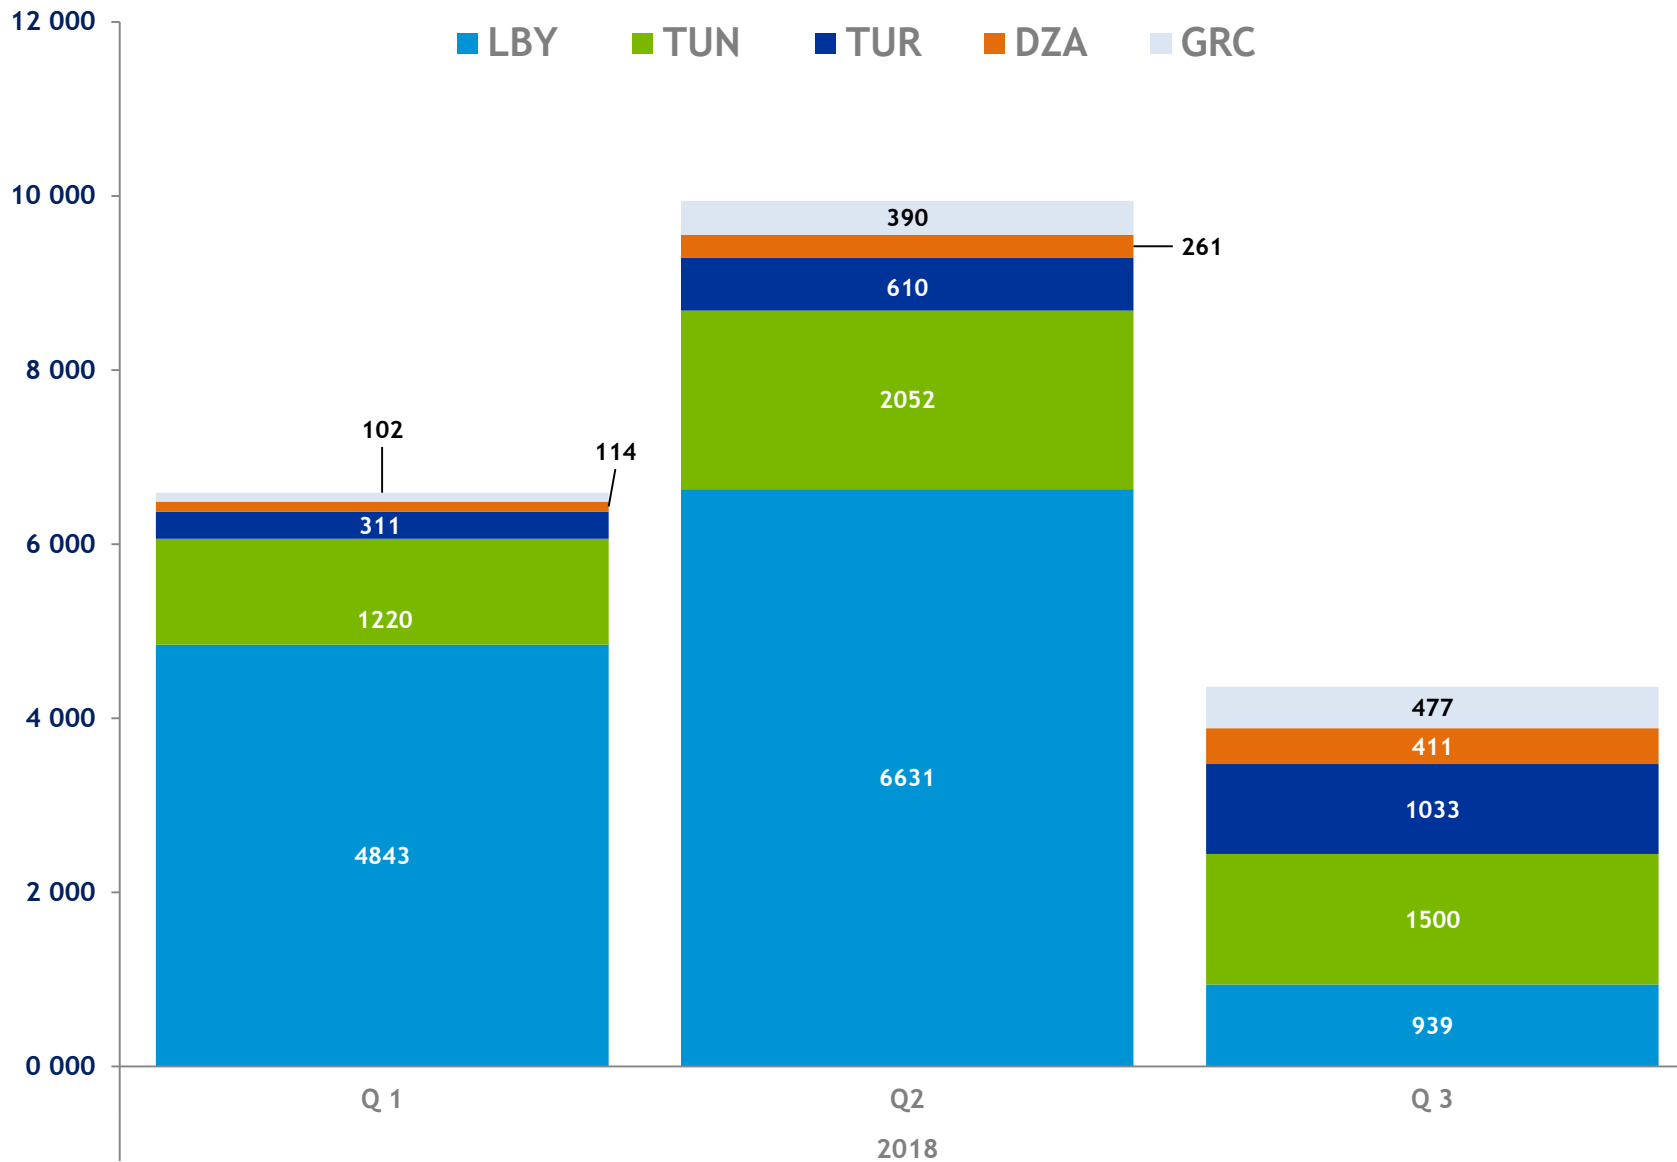

Irregular Migratory Picture at the EU External Border

Holger Fabian Sahl, Strategic Analyst, Risk Analysis Unit

National EMN Conference Sweden

Stockholm, 15 November 2018

Detections of irregular border-crossings Jan-Sep 2018

Western Mediterranean route - increasing trend

Western Mediterranean route - increasing trend

Eastern Mediterranean sea route

Top 3 nationals in May-September 2018

Central Mediterranean route

Thank you for your attention

Holger Fabian Sahl, Strategic Analyst, Risk Analysis Unit

National EMN Conference Sweden

Stockholm, 14 November 2018