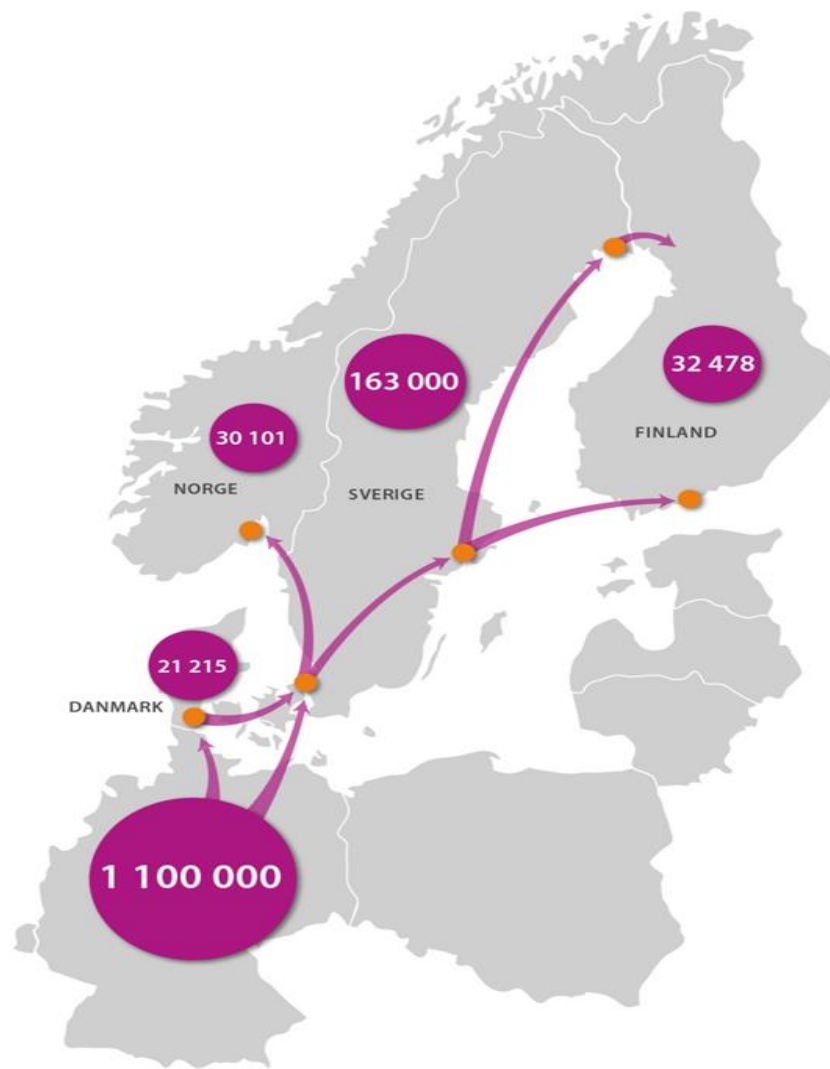

Introduction to EMN:s National Conference *“Changing Realities of Migration and Asylum”*

Mikael Ribbenvik

Director General
Swedish Migration Agency

Stockholm 15 November, 2018

DENMARK: highway outside Padborg, 9 September, 2015

Implementation of Crisis Management

6 September, 2015

Sweden Becomes Destination and Transit Country in 2015

Asylum Claims per week 2014 – 2018: stable since 2016

Open Asylum Cases 2015 - 2018

Open Asylum Cases (first time applications)