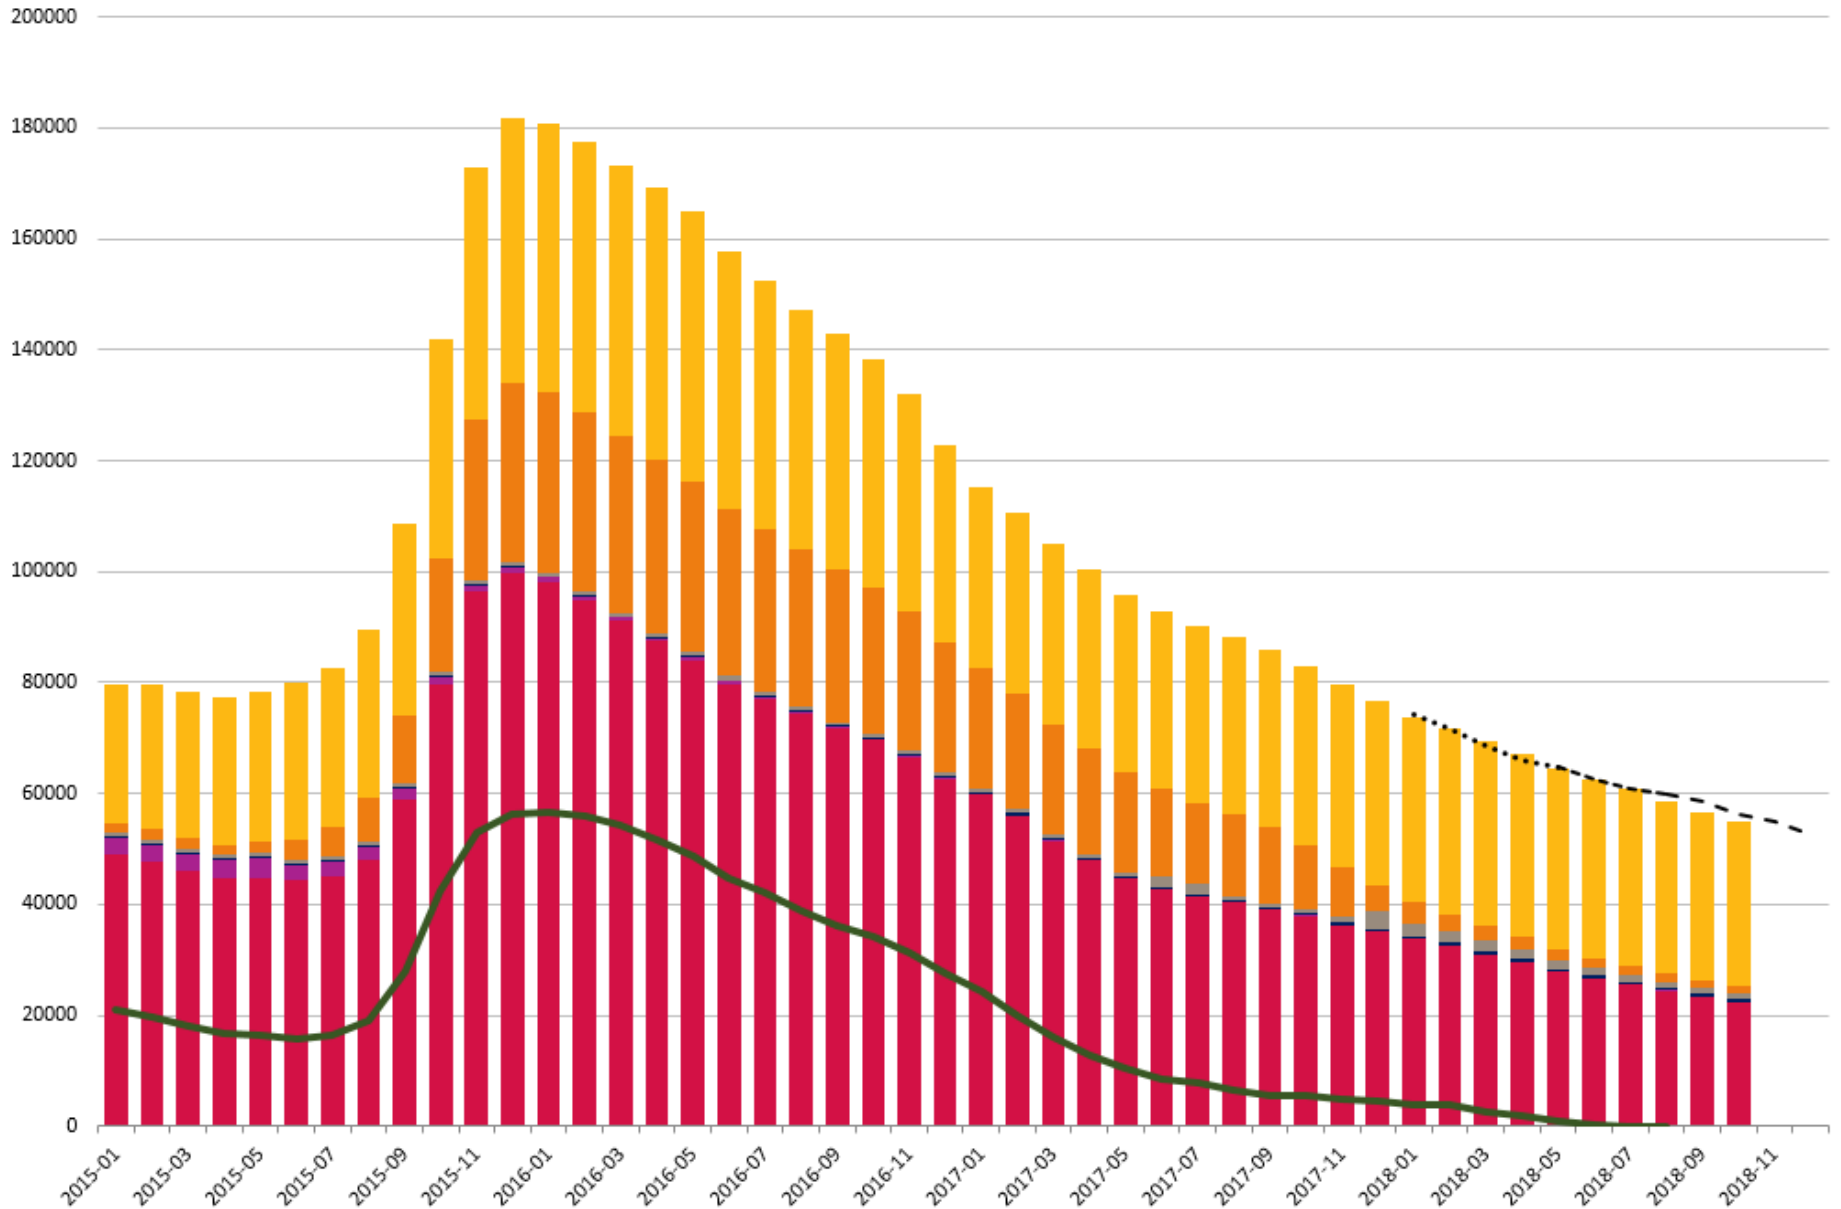

Persons in the Reception System 2015 - 2018