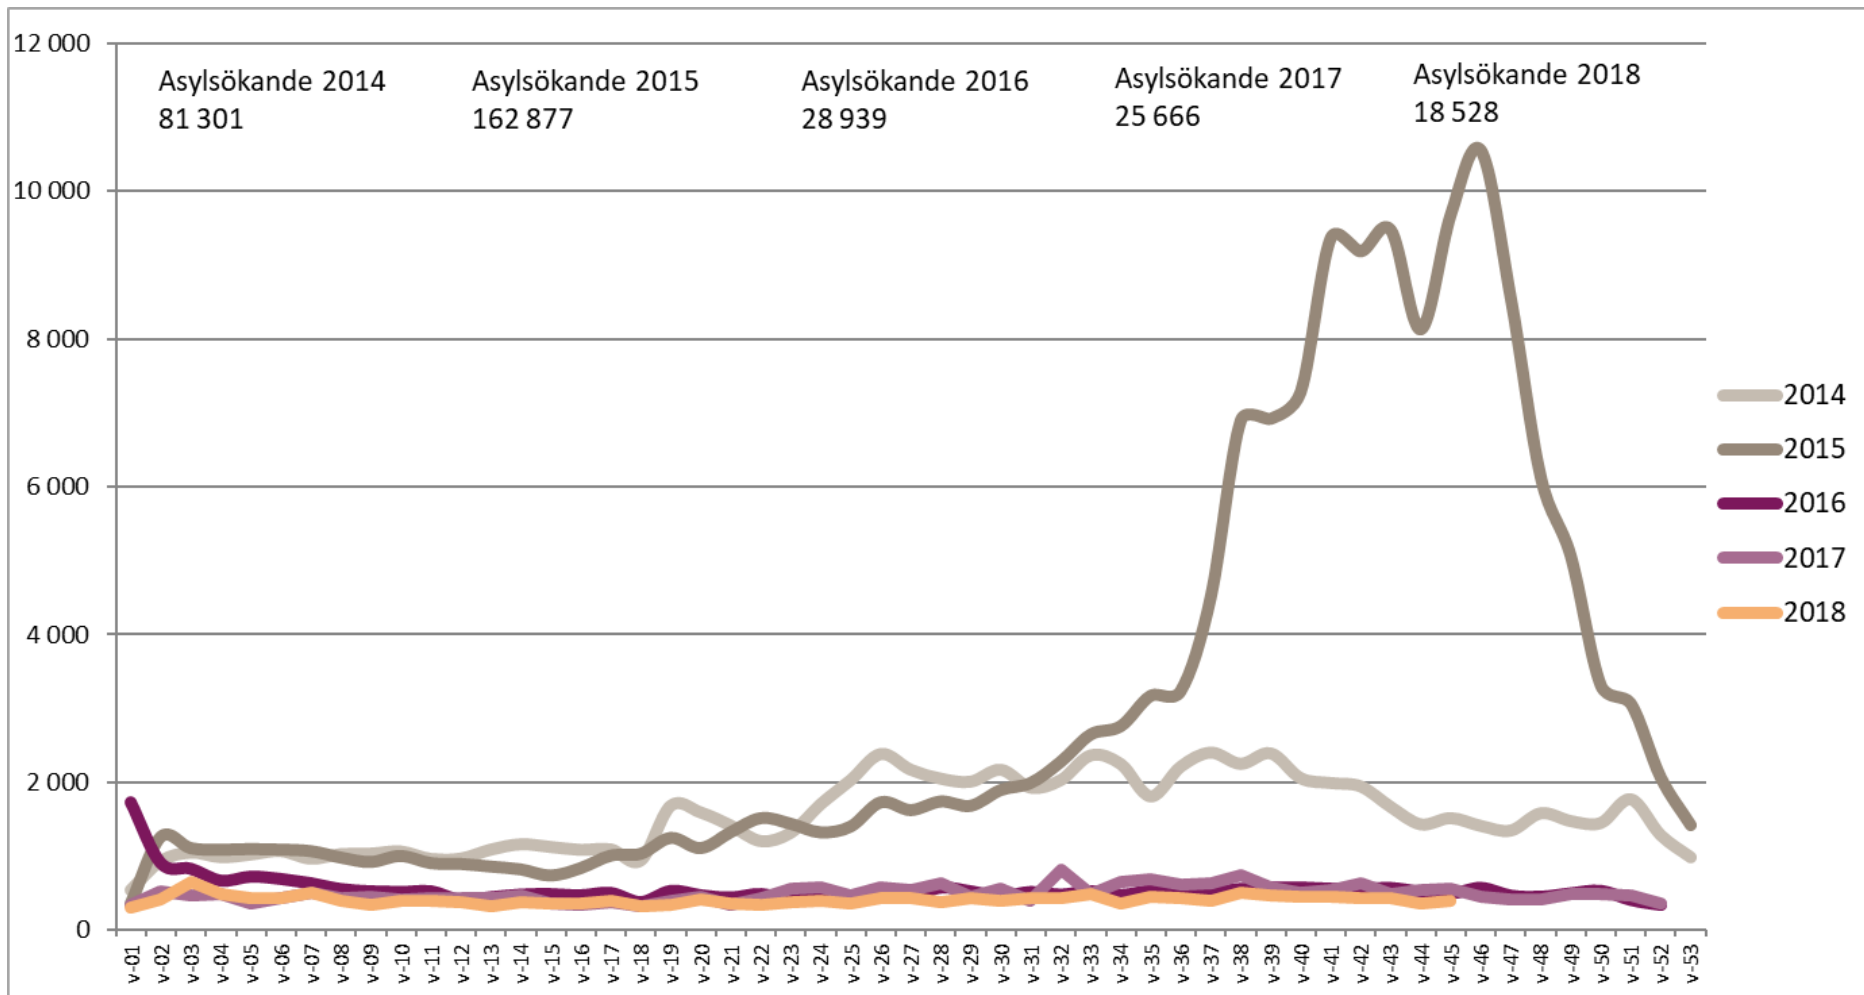

Introduction to EMN:s National Conference *“Changing Realities of Migration and Asylum”*

Mikael Ribbenvik

Director General
Swedish Migration Agency

Stockholm 15 November, 2018

DENMARK: highway outside Padborg, 9 September, 2015

Implementation of Crisis Management

6 September, 2015

Sweden Becomes Destination and Transit Country in 2015

Asylum Claims per week 2014 – 2018: stable since 2016

Open Asylum Cases 2015 - 2018

Open Asylum Cases (first time applications)