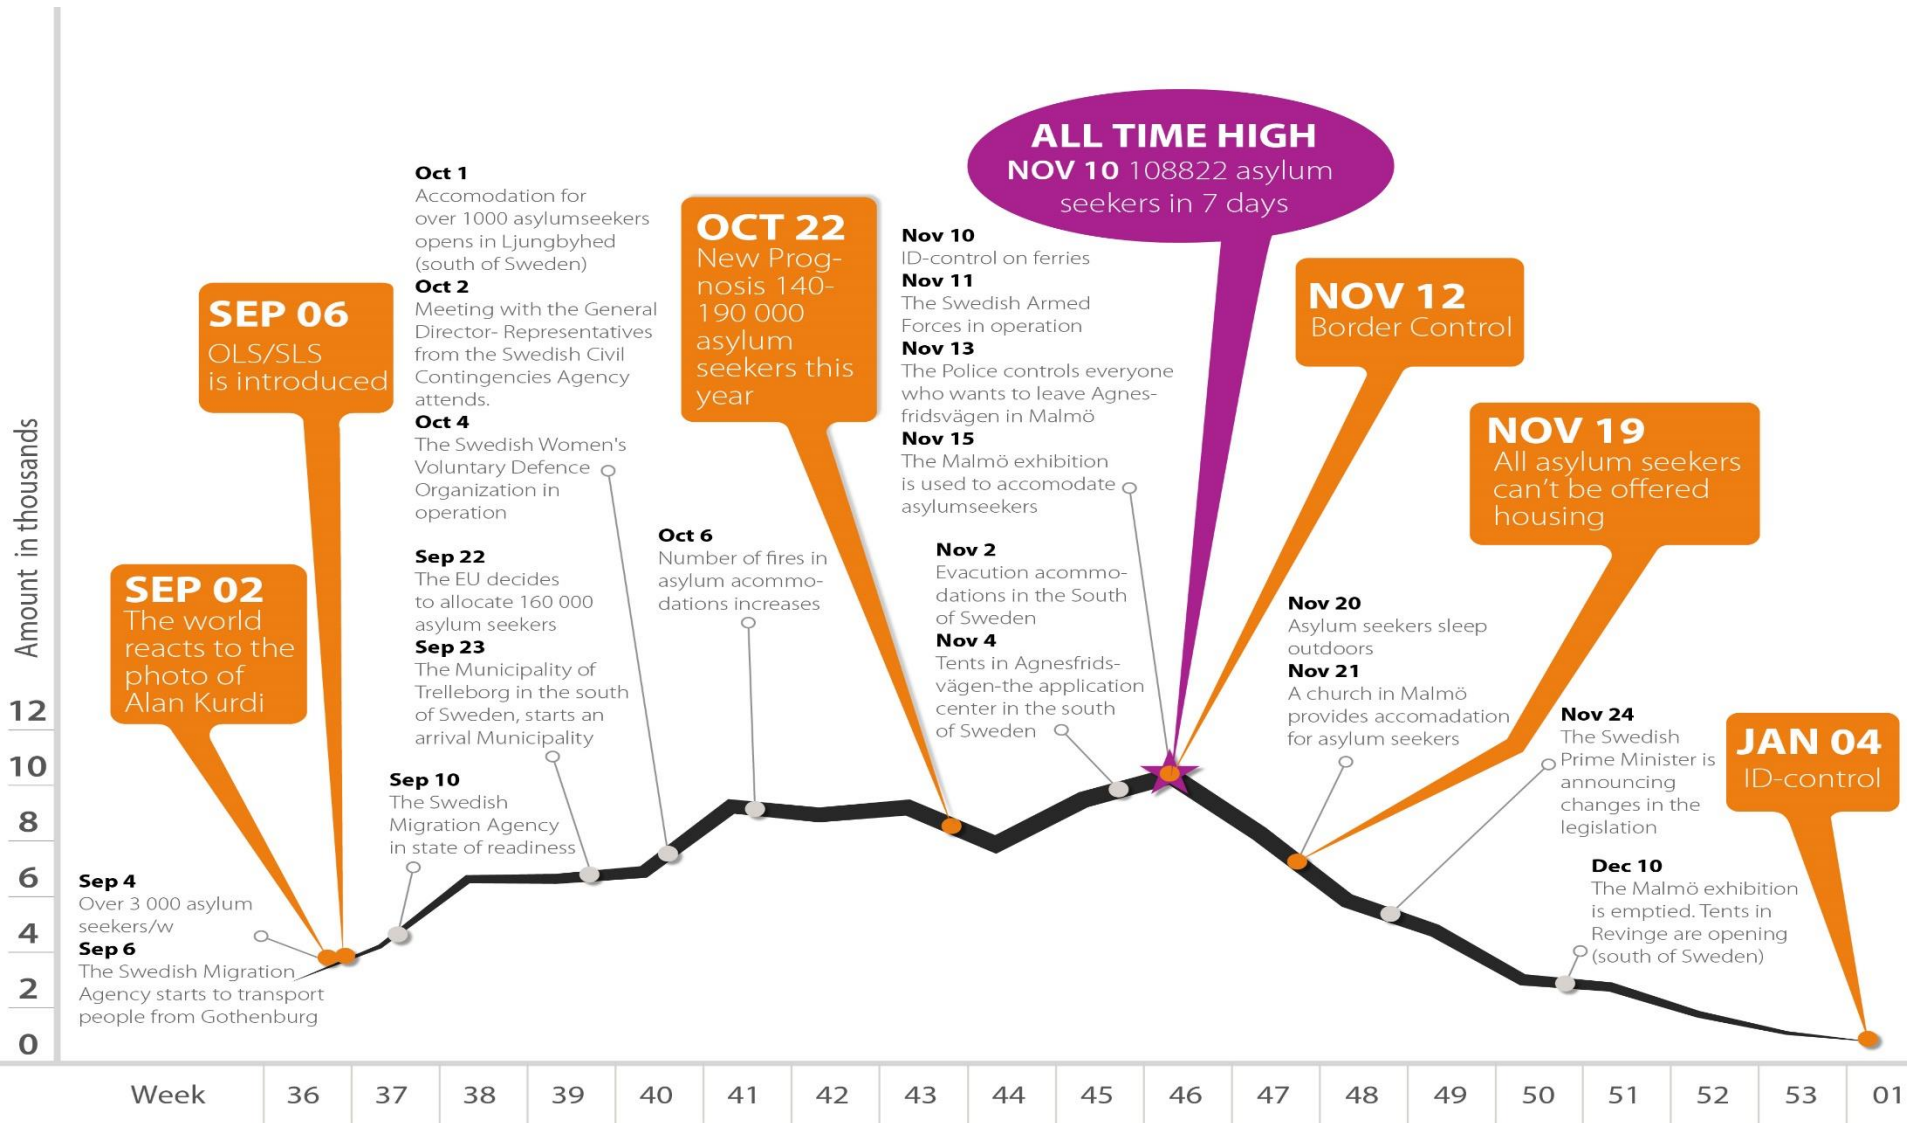

Introduction to EMN:s National Conference *“Changing Realities of Migration and Asylum”*

Mikael Ribbenvik

Director General
Swedish Migration Agency

Stockholm 15 November, 2018

DENMARK: highway outside Padborg, 9 September, 2015

Implementation of Crisis Management

6 September, 2015

Sweden Becomes Destination and Transit Country in 2015

Asylum Claims per week 2014 – 2018: stable since 2016

Open Asylum Cases 2015 - 2018

Open Asylum Cases (first time applications)