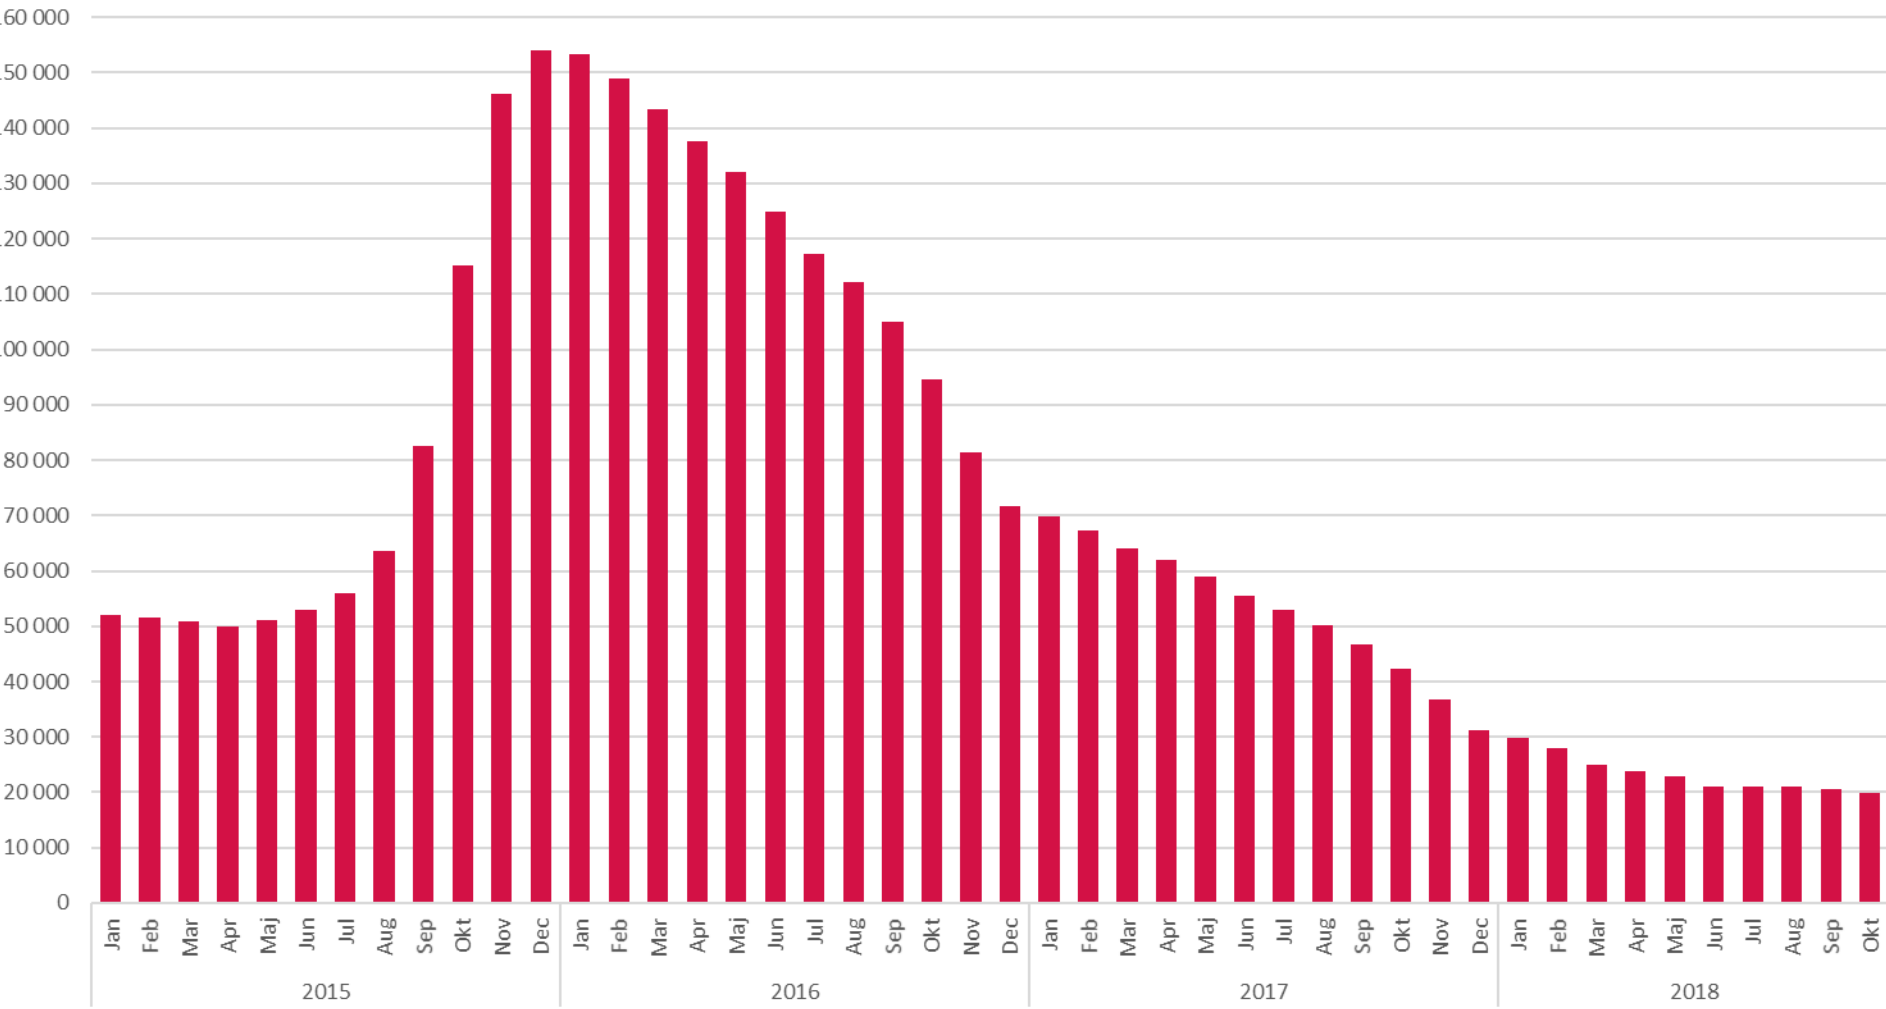

Implementation of Crisis Management

6 September, 2015

Sweden Becomes Destination and Transit Country in 2015

Asylum Claims per week 2014 – 2018: stable since 2016

Open Asylum Cases 2015 - 2018

Open Asylum Cases (first time applications)