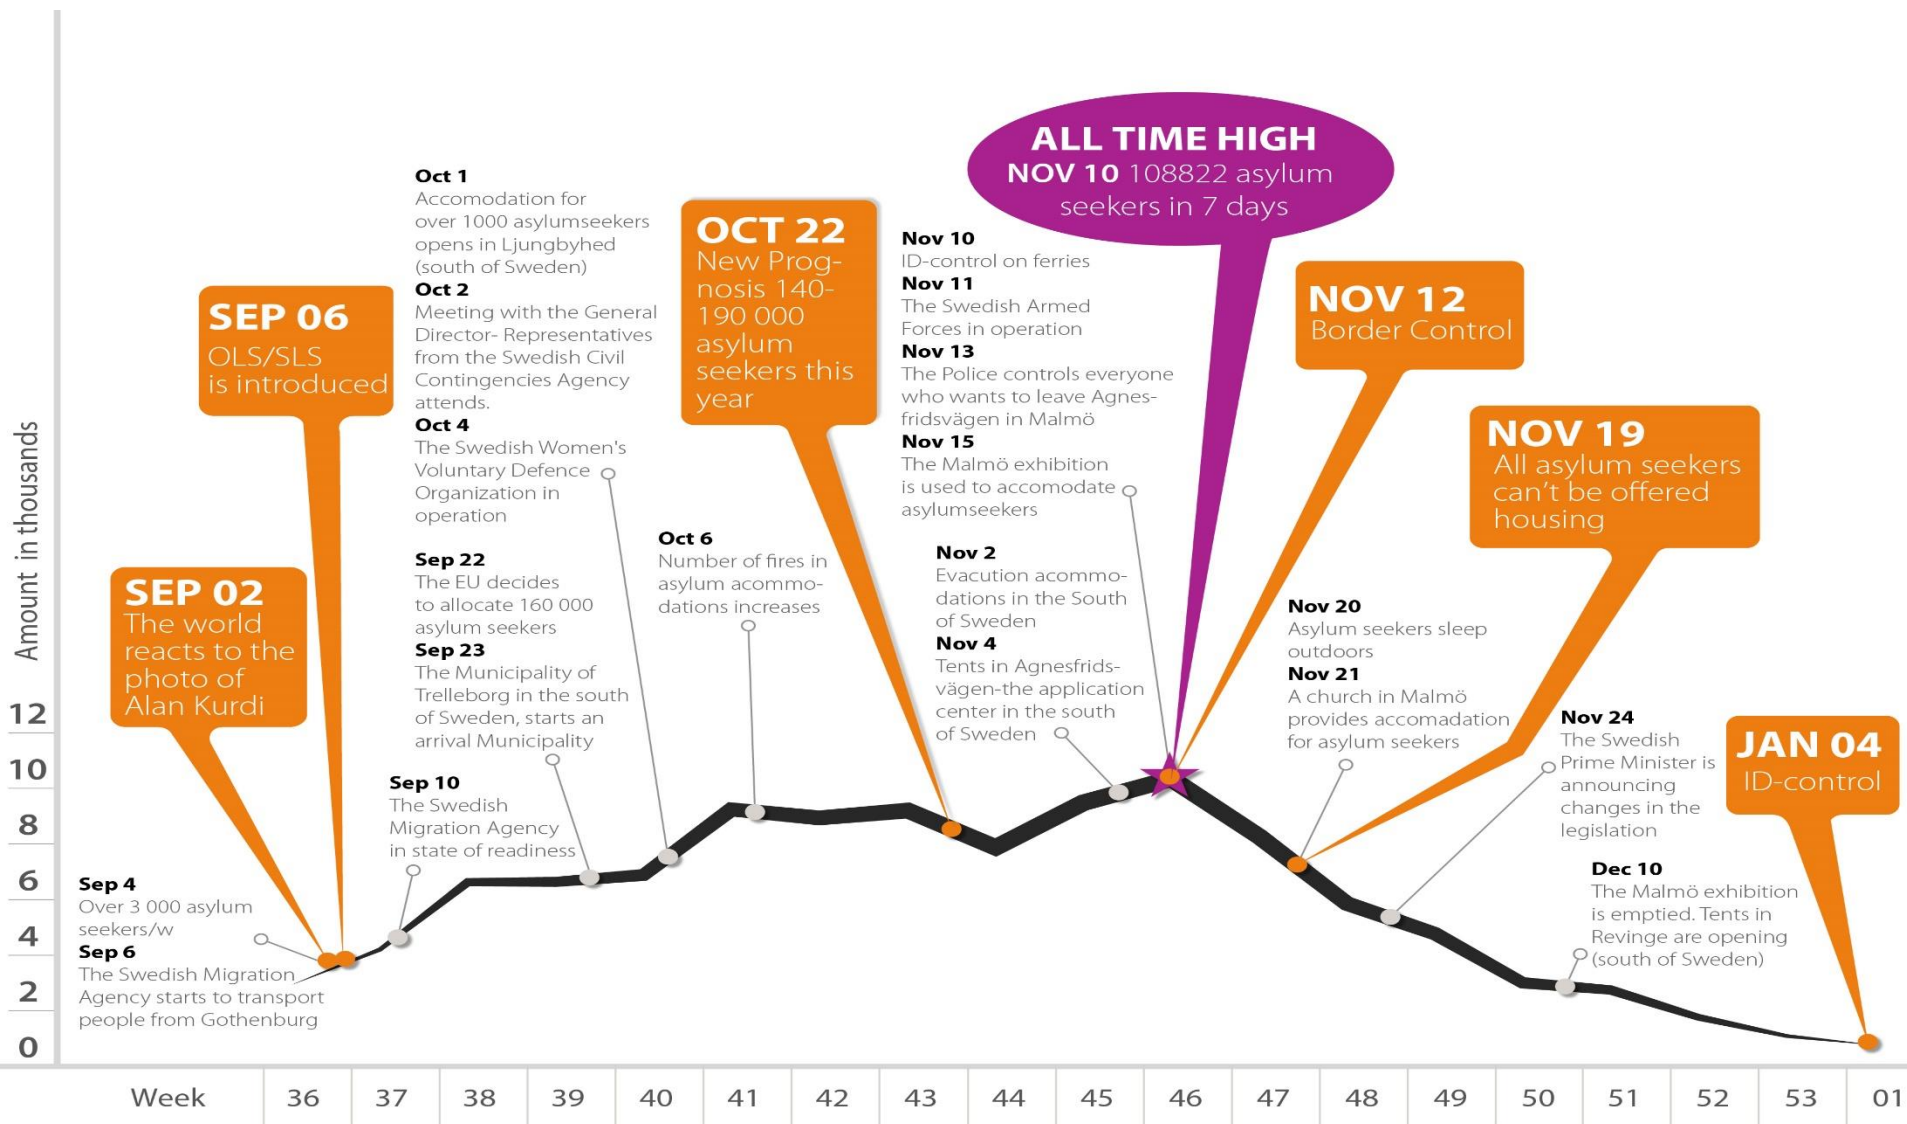

Implementation of Crisis Management

6 September, 2015