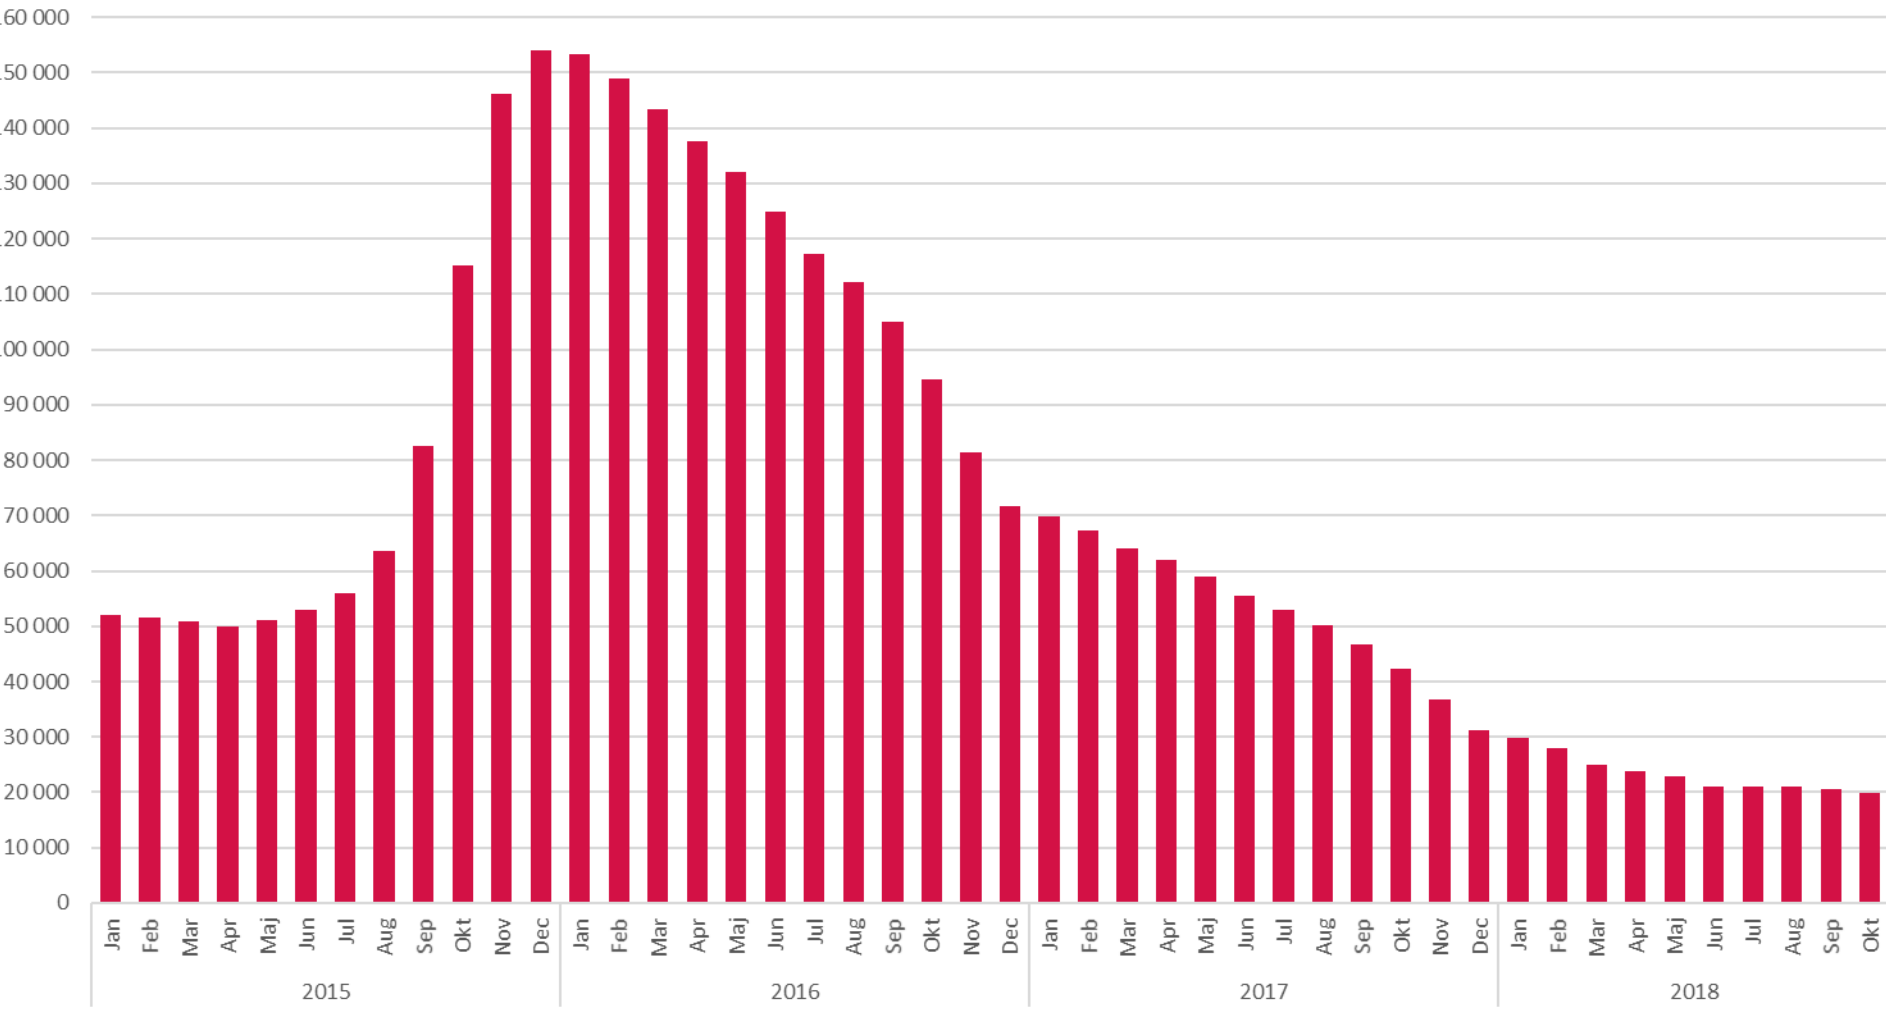

# Asylum Claims per week 2014 – 2018: stable since 2016

# Open Asylum Cases 2015 - 2018

Open Asylum Cases (first time applications)